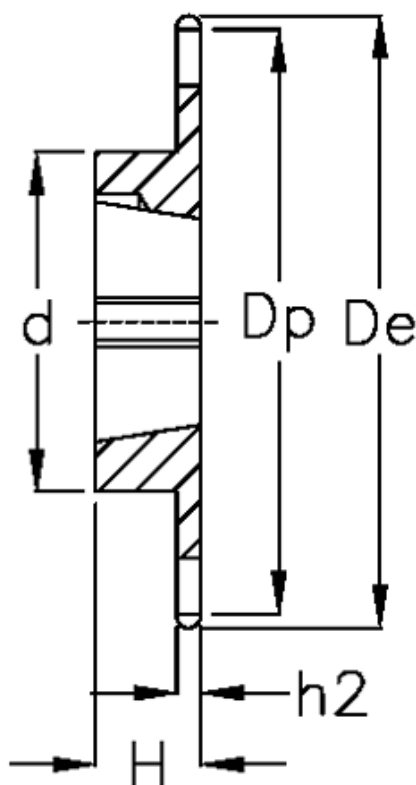

Article number: 616031003023

Description: Taperbored sprocket 06 B-1 Z=23 simplex
for bushing 1210

Measures

C = 1

d = 63

De = 73.5

Dp = 69.95

For bush = 1210

For chain size = 3/8" x 7/32"

For chain type = 06 B-1

H = 25

h1 = 5.3

Material = Stål

Number of teeth = 23